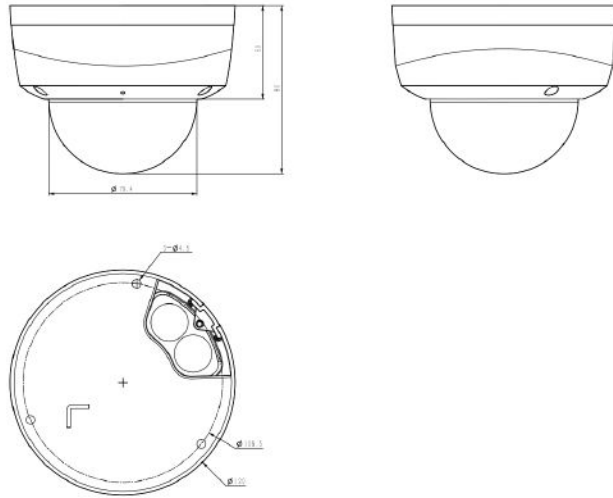

## SPECIFICATIONS

<b>Camera</b>	
Image Sensor	1/2.8"CMOS
Min. Illumination	Color:0.002Lux@(F1.6,AGC ON),B/W:0Lux with IR
Shutter Time	1s-1/100000s
Day&Night	IR-cut filter with auto switch (ICR)
WDR	120dB
S/N	>42dB
Angle Adjustment	0-330°;0-75°;0-350°
<b>Lens</b>	
Lens Type	Fixed
Focal Length	2.8mm
Lens Mount	M12
Aperture Range	F1.6,Fixed
Field of View	94.7°(H);71.2°(V);118.5°(D)
DORI Distance	Detect:56.0m Observe:22.2m Recognize:11.2m Identify:5.6m
<b>Illuminator</b>	
IR LEDs	8
IR Distance	30m
Wavelength	850nm
White LEDs	N/A
Whitelight Distance	N/A
<b>Compression Standard</b>	
Video Compression	S+265/H.265/H.264B/H.264M/H.264H
Video Bit Rate	32k-6Mbps
Audio Compression	G.711A/G.711U/ADPCM_D
Audio Sampling Rate	8kHz/32kHz/48kHz

# Tiandy

Image	
Max. Resolution	2592x1944@20fps
Main Stream	PAL:20fps(2592x1944),25fps(2592x1520,2560x1440,2304x1296,1920x1080,1280x720) NTSC:20fps(2592x1944),24fps(,2592x1520,2560x1440),30fps(2304x1296,1920x1080,1280x720)
Sub Stream	PAL:25fps(704x576,704x288,640x360,352x288) NTSC:30fps(704x480,704x240,640x360,352x240)
Third Stream	N/A
BLC	Yes
HLC	Yes
AGC	Yes
3D DNR	Yes
White Balance	Auto/Semi-auto/Manual/Sunny/Natural light/Warm light/Sodium lamp/Incandescent lamp/Locked white balance
ROI	8 regions
Corridor mode	N/A
EIS	N/A
OSD	1region;16*16/32*32/48*48/64*64
Picture Overlay	N/A
Privacy Mask	4 regions
Defog	Yes
Feature	
Alarm Trigger	Motion Detection;Mask Alarm;Disk Full;Disk R/W Error;IP Address Conflict
Linkage Method	trigger recording;trigger capture;notify surveillance center
Video Analytics	Tripwire;Perimeter

## DIMENSIONS (Unit: mm)